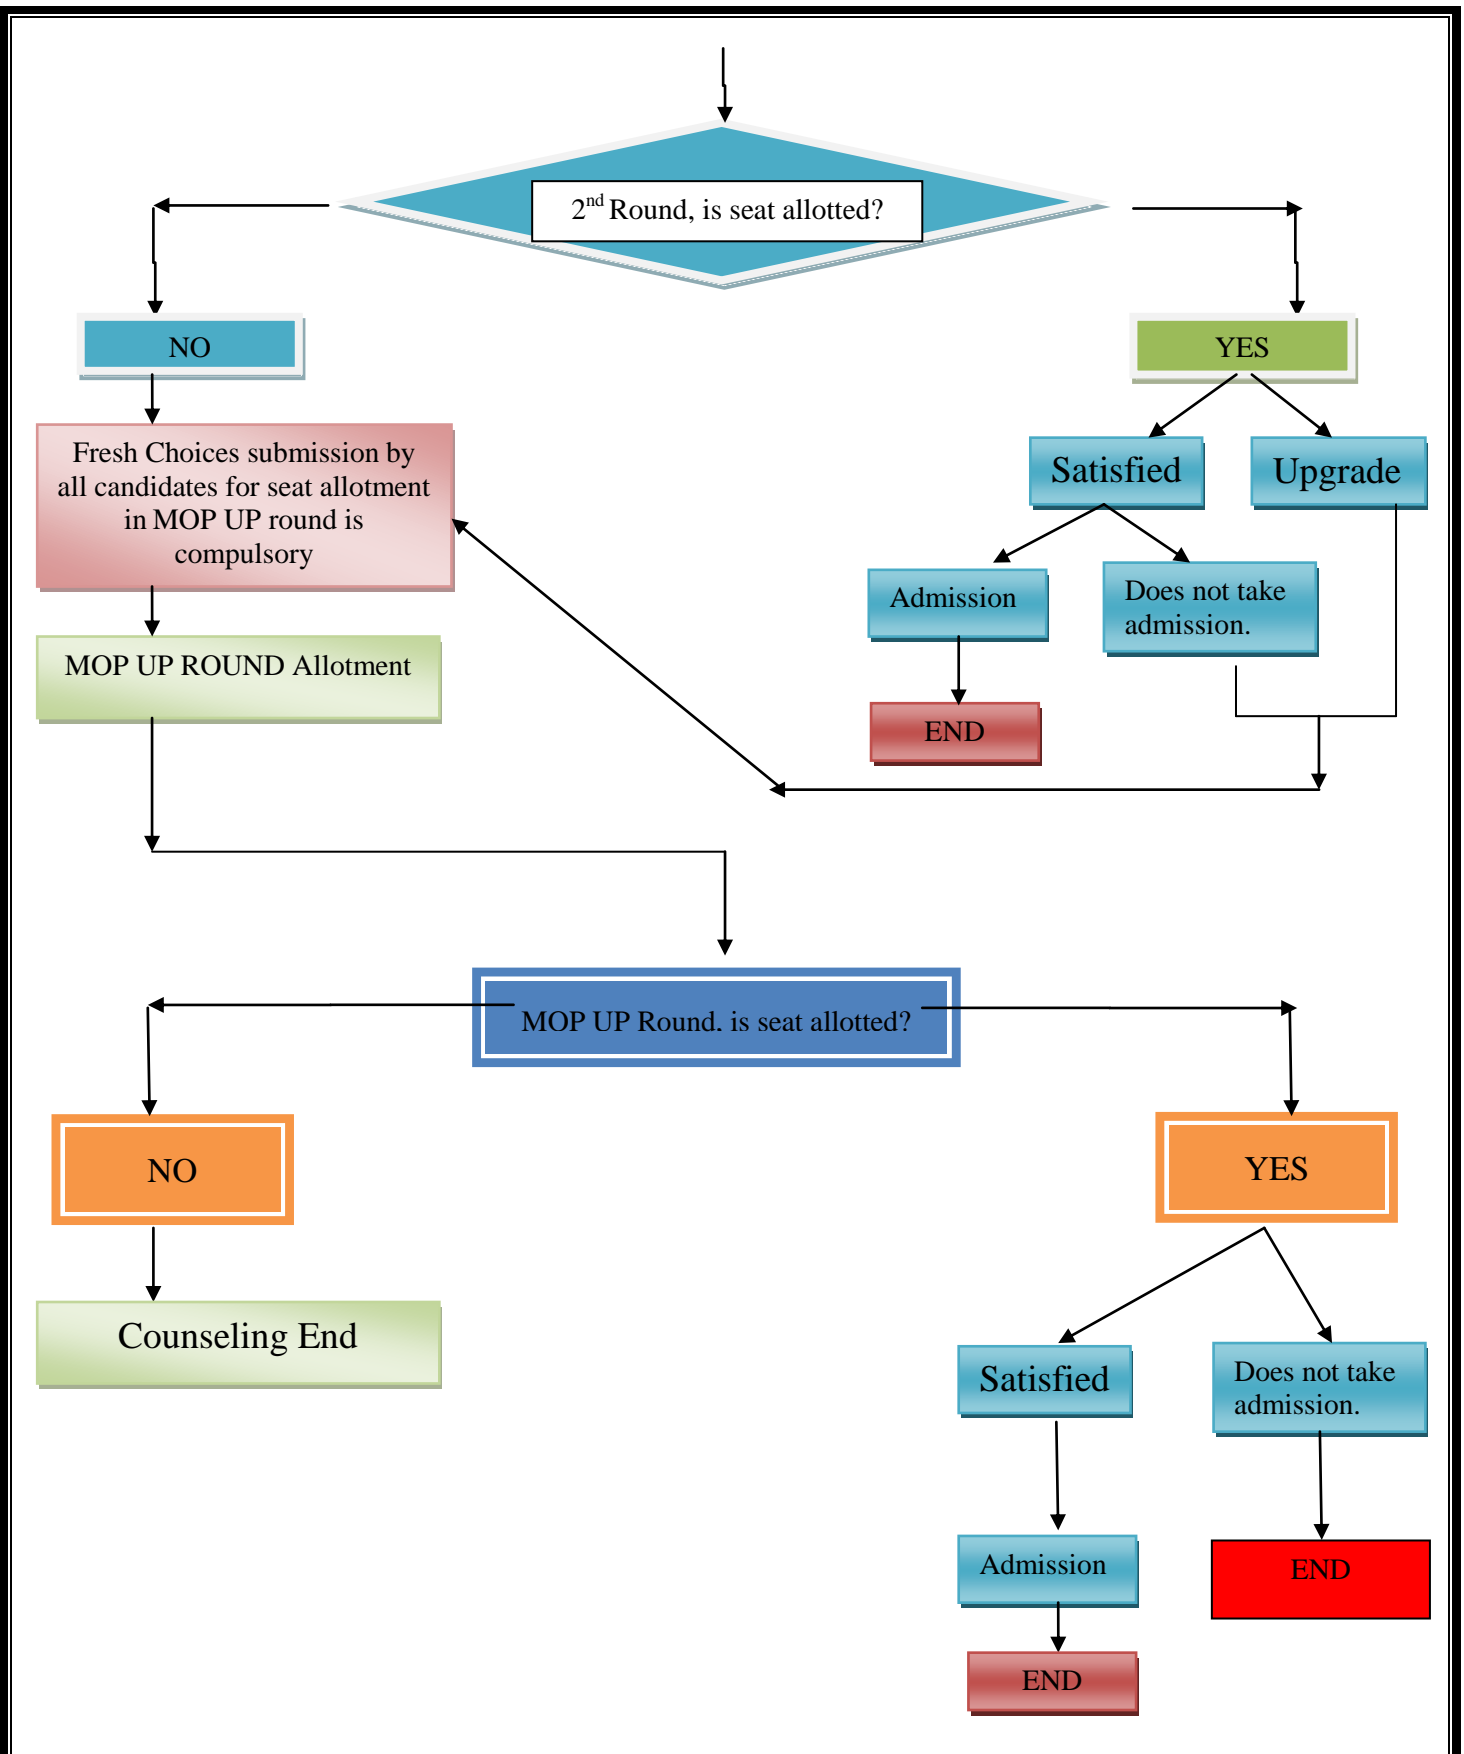

Submission of choices and choice locking by the candidate

First round of Seat Allotment

Round 1, is seat allotted?

NO

View portal and Ayush Website for
Schedule of Second Round of Allotment

Fresh Choices submission by all candidates
for seat allotment in 2nd round is compulsory

Second round of Allotment

YES

Satisfied

Upgrade

Admission

Does not take
admission.

END

Note:-

1. After seat allotment if a candidate does not exercise any option in allotment letter then their allotted seat will go in next subsequent round and also candidates are eligible.
2. If candidate give option for upgrade and does not fill choices then their allotted seat fill go in next subsequent round and also candidates are eligible.
3. If candidates give option for satisfied and does not take admission on allotted seat then their allotted seat fill go in next subsequent round and also candidates are eligible.